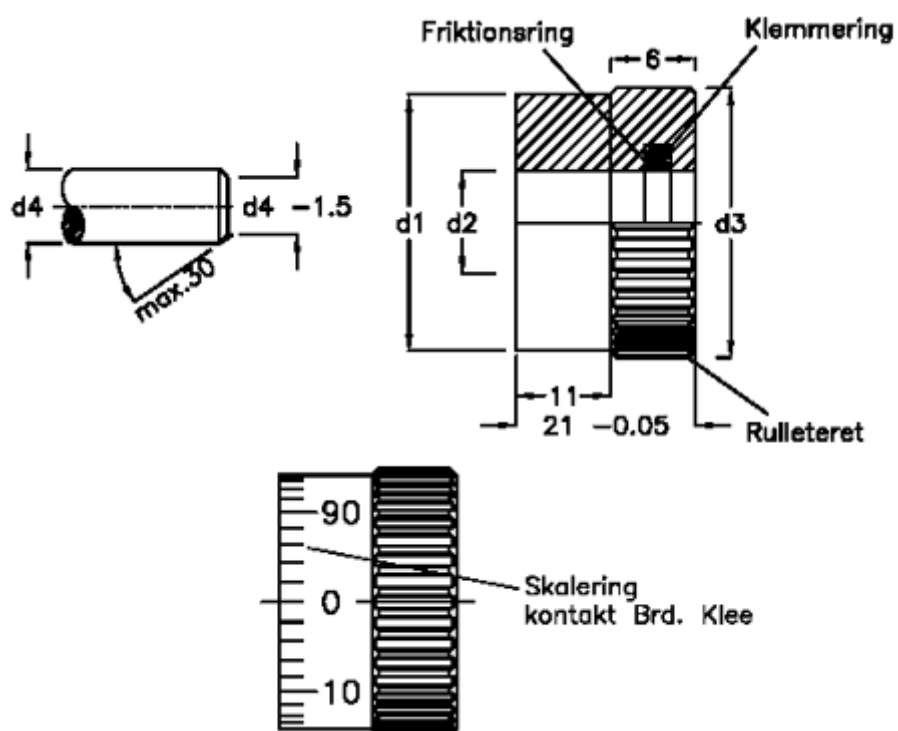

Article number: 20639202

Description: E+G Skale ring
GN 164-40-R14-MCRS

Measures

$d1 = 40$
 $d2 = 14$
 $d3 = 41,3$
 $d4 = 14/16$